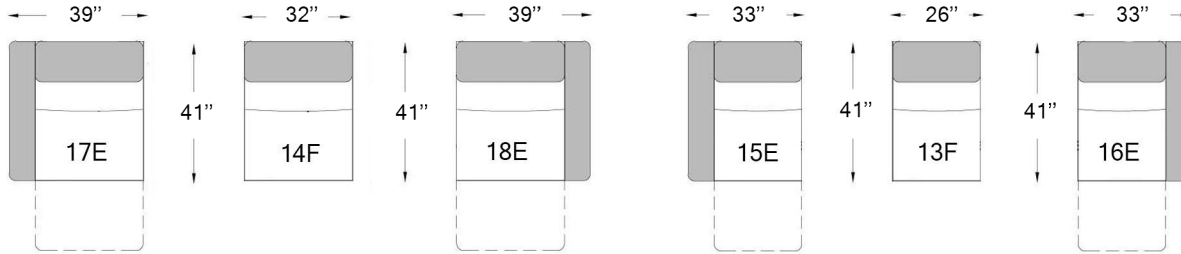

# 4008

Seat depth: 22"  
 Seat height: 17 1/2"  
 Arm height: 23 1/2"

E ELECTRIC  
 F FIX

## Configurations

Our furniture is made by hand, the dimensions may vary slightly.