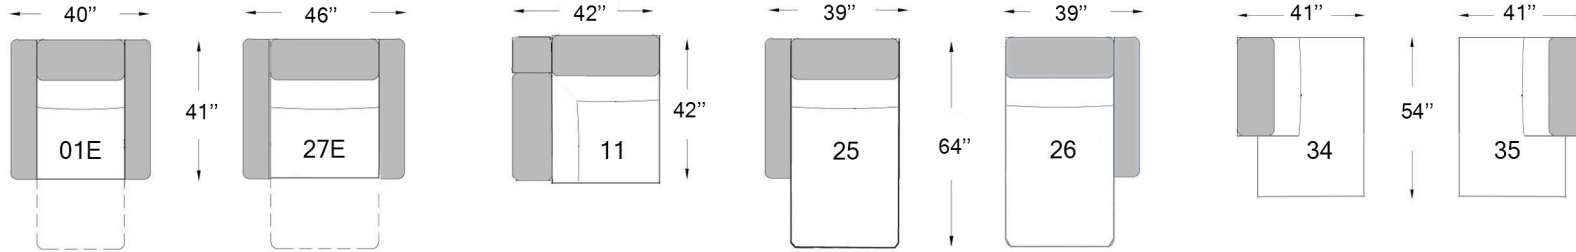

# 4008

Seat depth: 22"  
 Seat height: 17 1/2"  
 Arm height: 23 1/2"

E ELECTRIC  
 F FIX

## Configurations

Our furniture is made by hand, the dimensions may vary slightly.