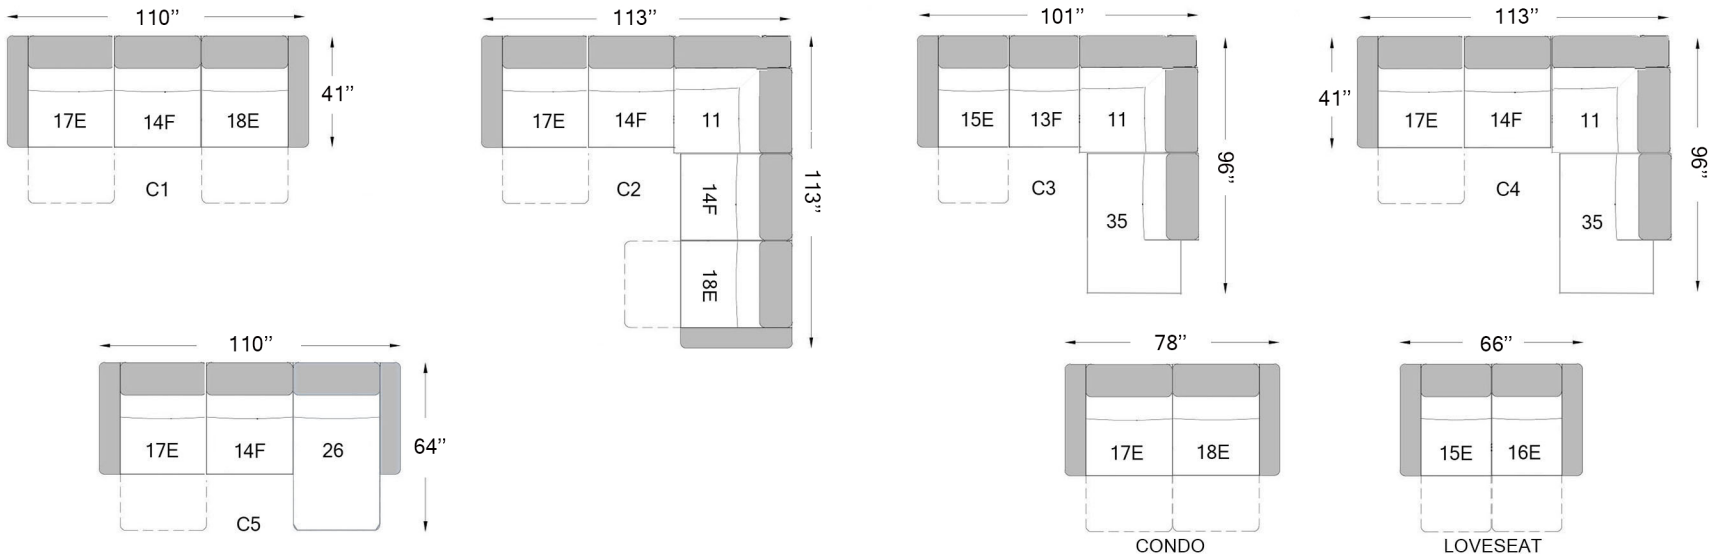

# 4008

Seat depth: 22"  
 Seat height: 17 1/2"  
 Arm height: 23 1/2"

E ELECTRIC  
 F FIX

## Configurations

Our furniture is made by hand, the dimensions may vary slightly.