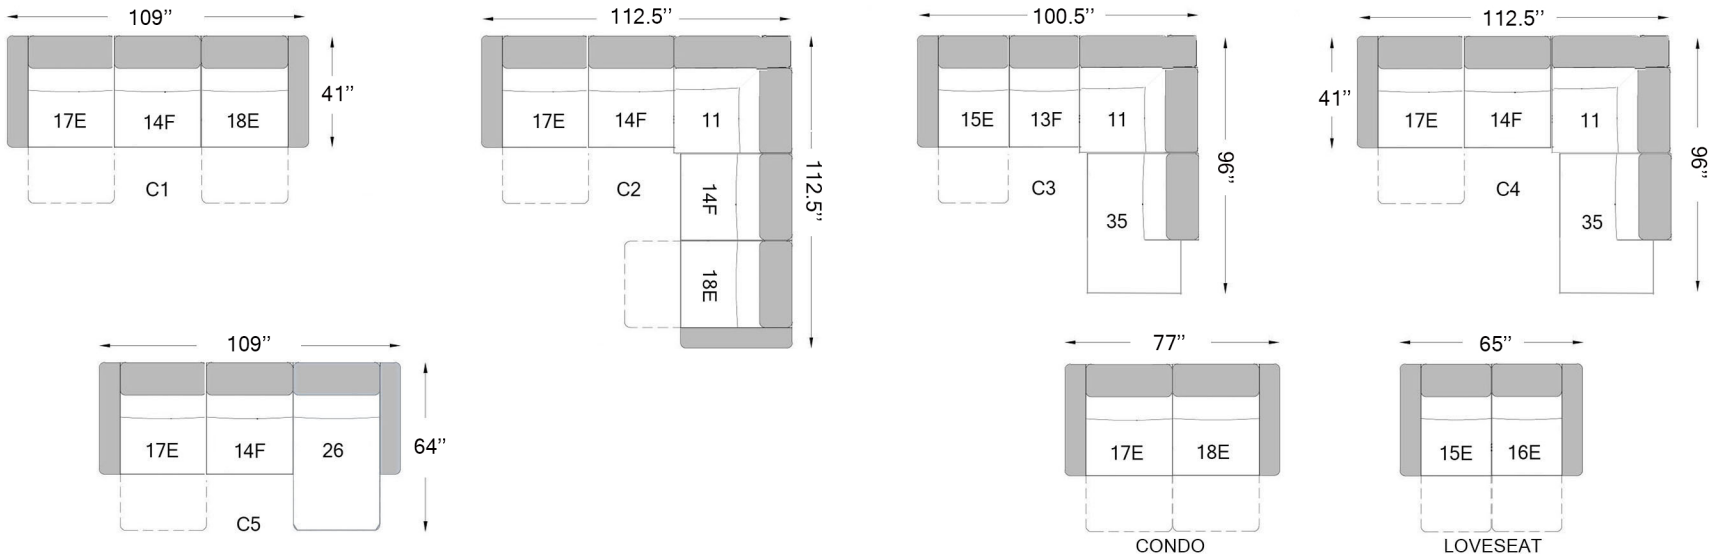

4006

Seat depth: 22"
 Seat height: 17 1/2"
 Arm height: 23 1/2"

E ELECTRIC
 F FIX

Configurations

Our furniture is made by hand, the dimensions may vary slightly.