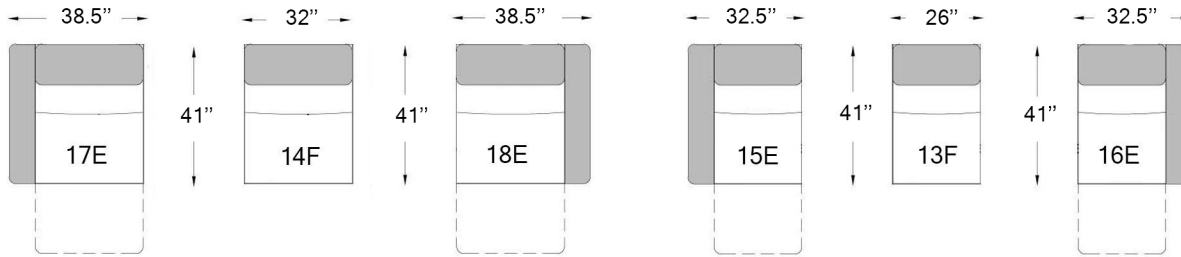

4006

Seat depth: 22"
 Seat height: 17 1/2"
 Arm height: 23 1/2"

E ELECTRIC
 F FIX

Configurations

Our furniture is made by hand, the dimensions may vary slightly.