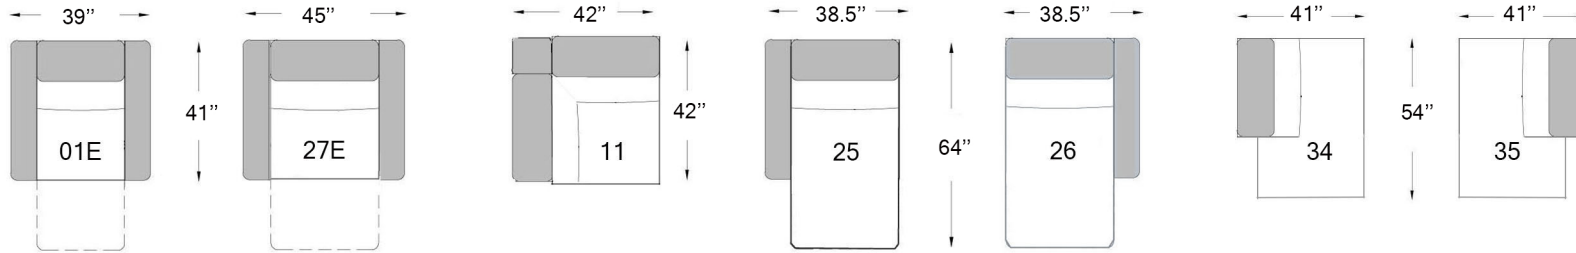

4006

Seat depth: 22"
 Seat height: 17 1/2"
 Arm height: 23 1/2"

E ELECTRIC
 F FIX

Configurations

Our furniture is made by hand, the dimensions may vary slightly.