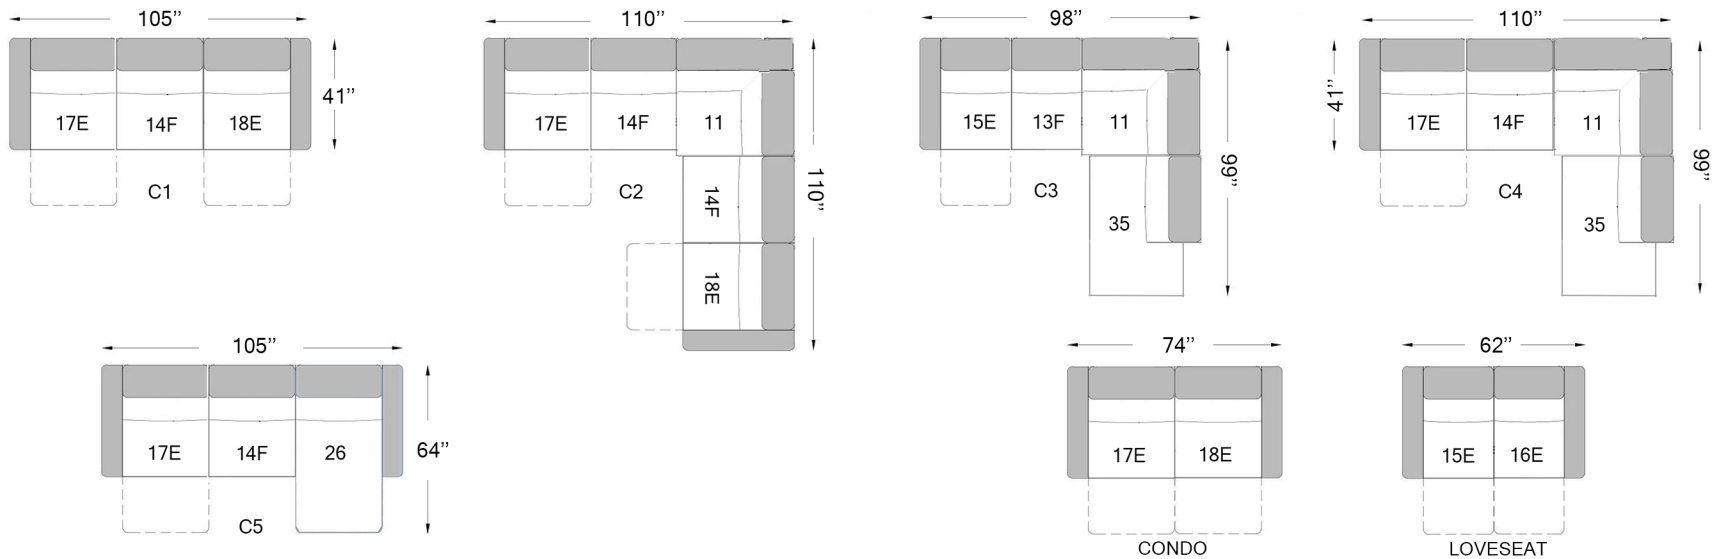

3096

Seat depth: 21"
 Seat height: 17 1/2"
 Arm height: 21"

E ELECTRIC
 F FIX

Configurations

Our furniture is made by hand, the dimensions may vary slightly.