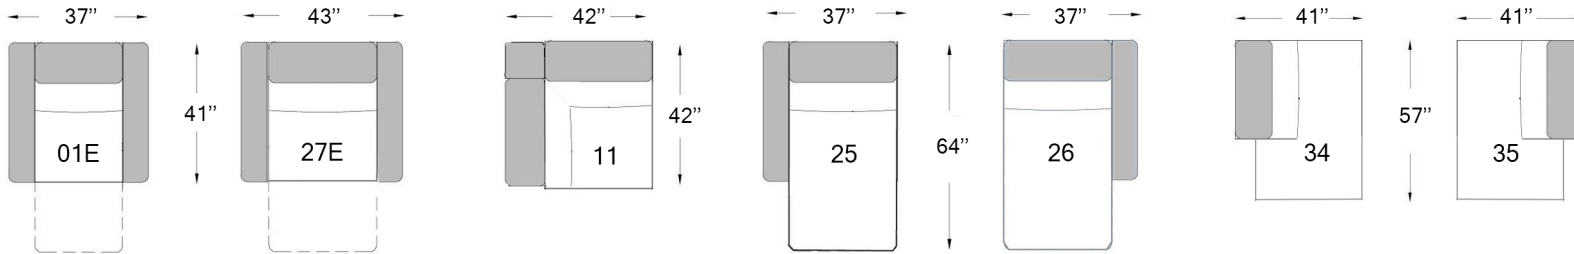

3096

Seat depth: 21"
 Seat height: 17 1/2"
 Arm height: 21"

E ELECTRIC
 F FIX

Configurations

Our furniture is made by hand, the dimensions may vary slightly.