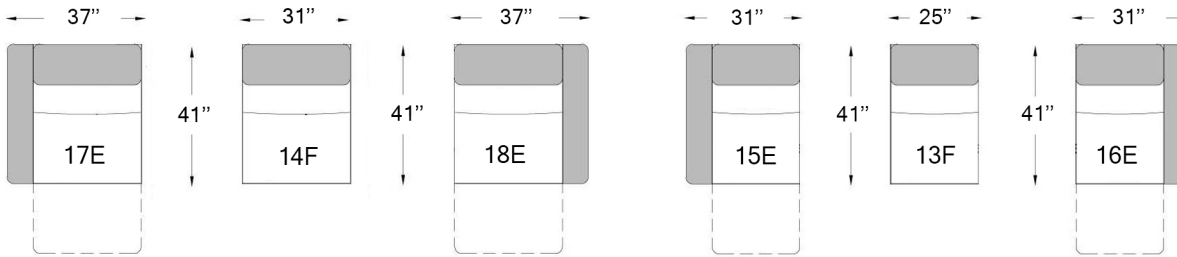

3096

Seat depth: 21"
 Seat height: 17 1/2"
 Arm height: 21"

E ELECTRIC
 F FIX

Configurations

Our furniture is made by hand, the dimensions may vary slightly.