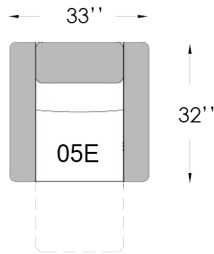

3094

Seat depth: 20"
Seat height: 19 1/2"
Arm height: 25"

E ELECTRIC

Swivel and rocking electric motion chair

Touch button with USB port
Electric head-rest standard