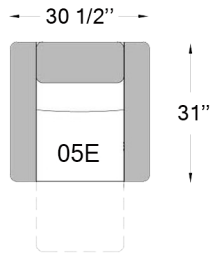

3094.1

Seat depth: 19"
Seat height: 17 1/2"
Arm height: 24"

E ELECTRIC

Swivel and rocking electric motion chair

Touch button with USB port
Electric head-rest standard