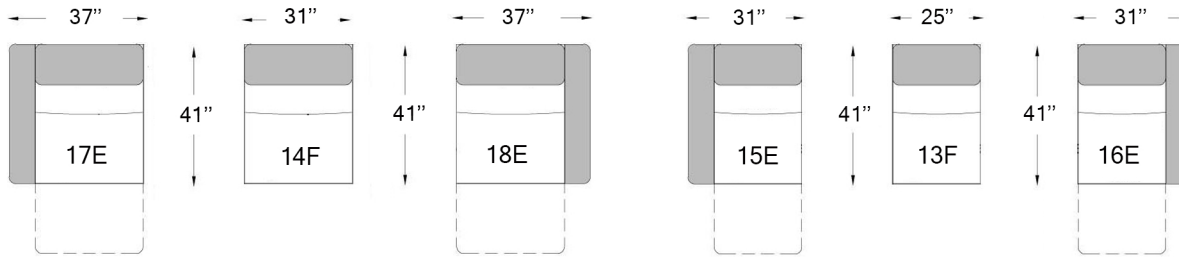

Seat depth: 21"  
Seat height: 17 1/2"  
Arm height: 22"

E ELECTRIC  
F FIX