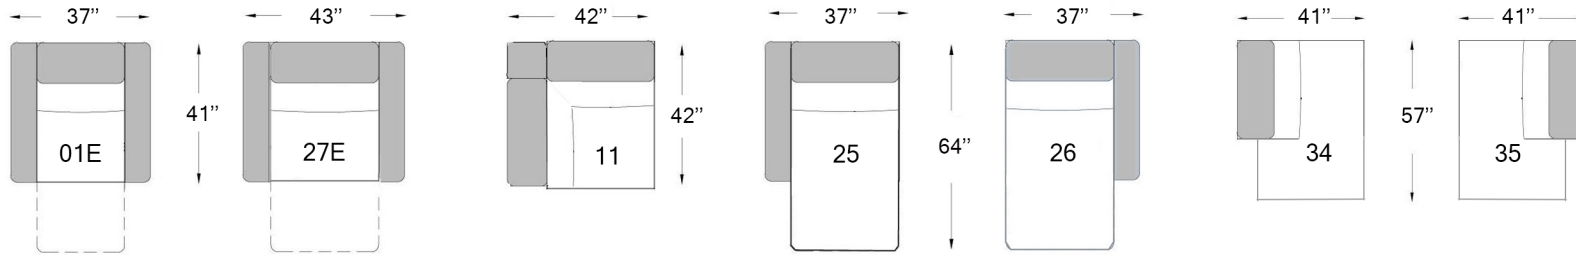

Seat depth: 21"  
Seat height: 17 1/2"  
Arm height: 22"

E ELECTRIC  
F FIX