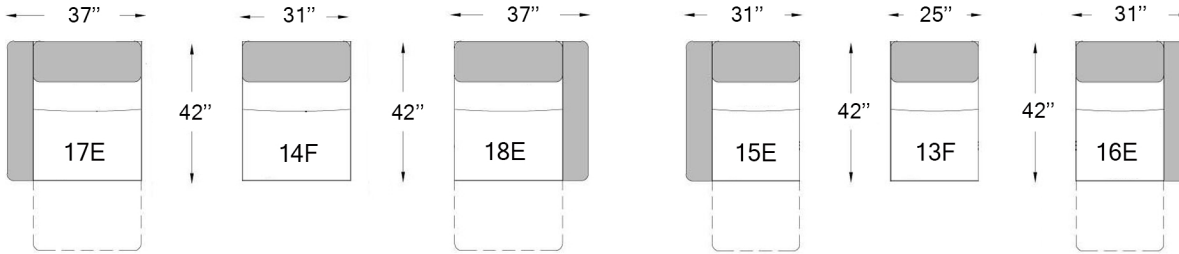

# 3090

Seat depth: 21 1/2"  
 Seat height: 17 1/2"  
 Arm height: 22"

E ELECTRIC  
 F FIX

## Configurations

Our furniture is made by hand, the dimensions may vary slightly.