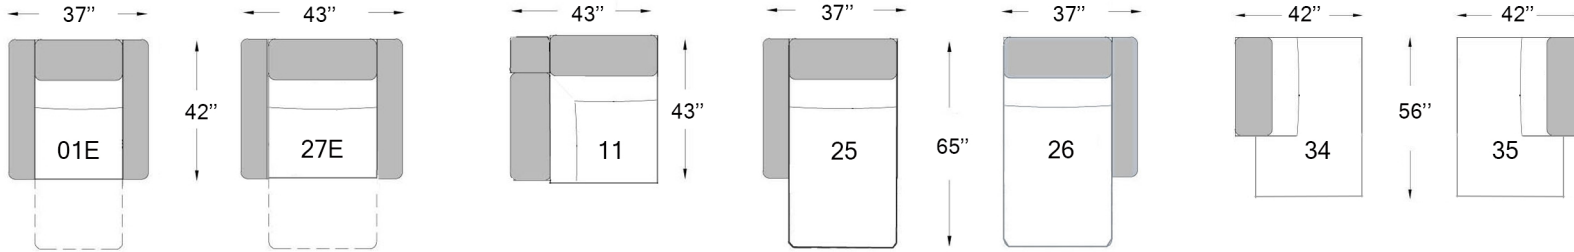

# 3090

Seat depth: 21 1/2"  
 Seat height: 17 1/2"  
 Arm height: 22"

E ELECTRIC  
 F FIX

## Configurations

Our furniture is made by hand, the dimensions may vary slightly.