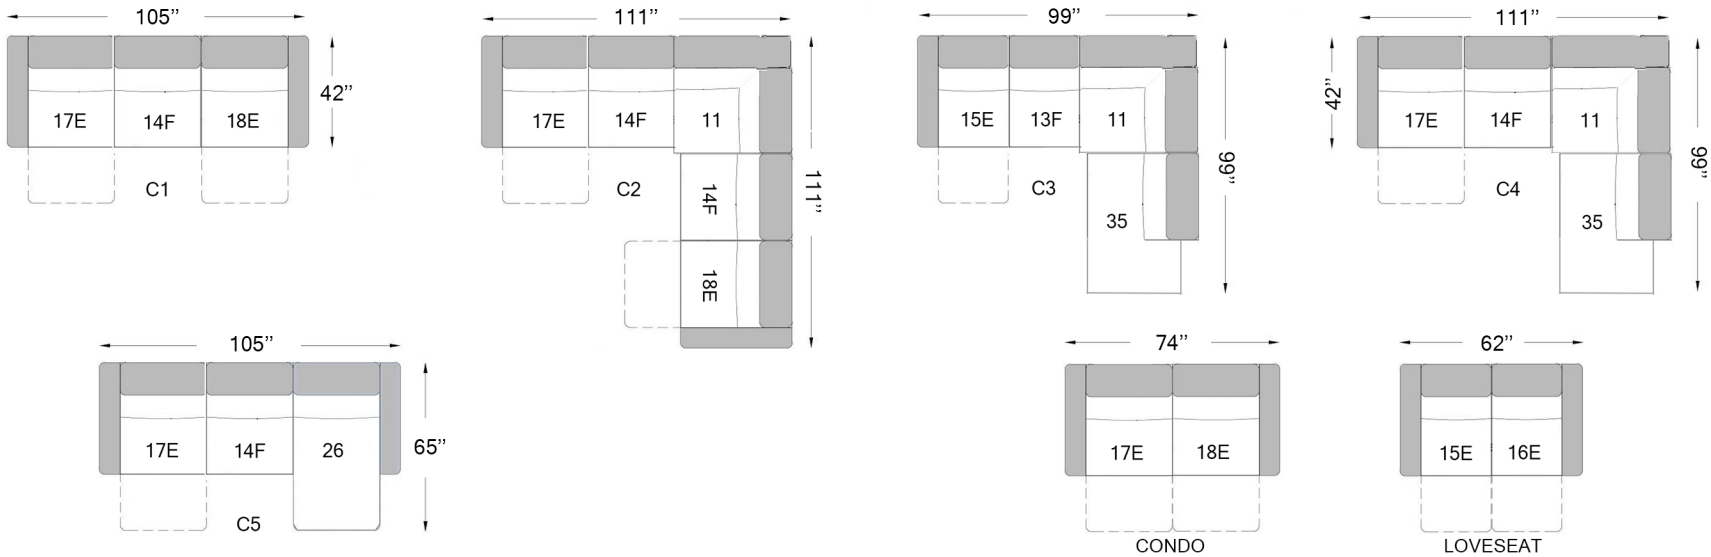

# 3090

Seat depth: 21 1/2"  
 Seat height: 17 1/2"  
 Arm height: 22"

E ELECTRIC  
 F FIX

## Configurations

Our furniture is made by hand, the dimensions may vary slightly.