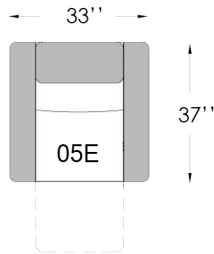

# 3088

Seat depth: 20"  
Seat height: 18 1/2"  
Arm height: 24 1/2"

**E** ELECTRIC

Swivel and rocking electric motion chair

Touch button with USB port  
Standard adjustable lombar support