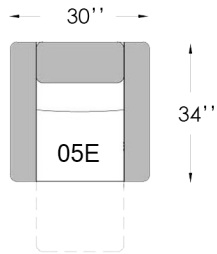

3088.1

Seat depth: 19''
Seat height: 17 1/2''
Arm height: 23 1/2''

E ELECTRIC

Swivel and rocking electric motion chair

Touch button with USB port
Standard adjustable lombar support