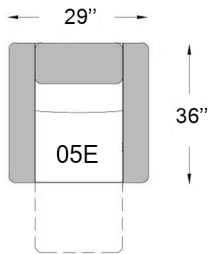

3086

Seat depth: 19"
Seat height: 19"
Arm height: 27" / 20"

E ELECTRIC

Recliner chair zero gravity mechanism

Our furniture is made by hand, the dimensions may vary slightly.