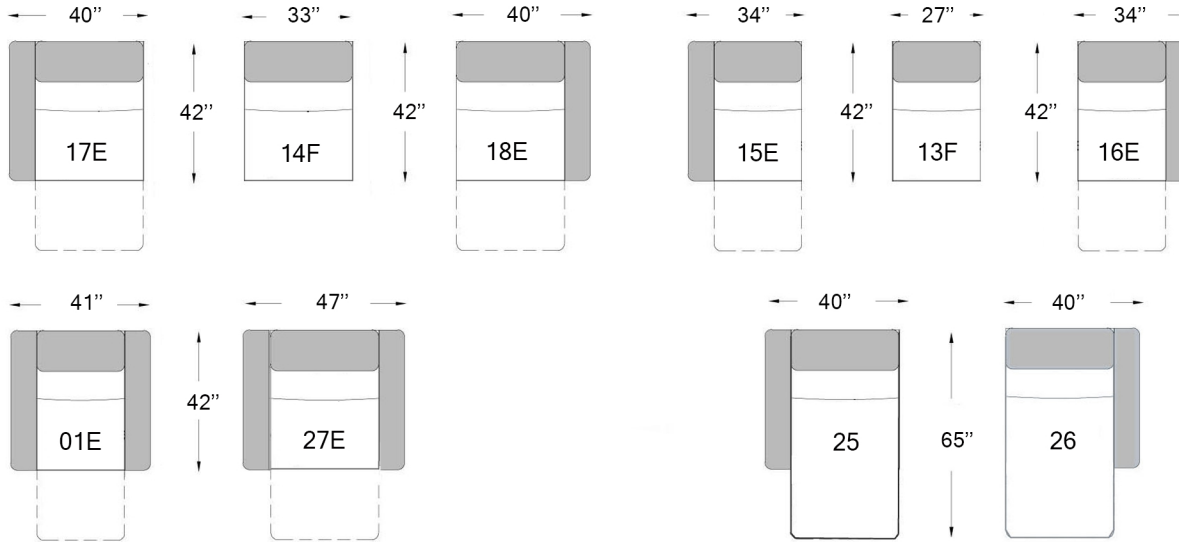

# 3084

Seat depth: 21"  
 Seat height: 19"  
 Arm height: 25"

E ELECTRIC  
 F FIX

### Configurations

Our furniture is made by hand, the dimensions may vary slightly.