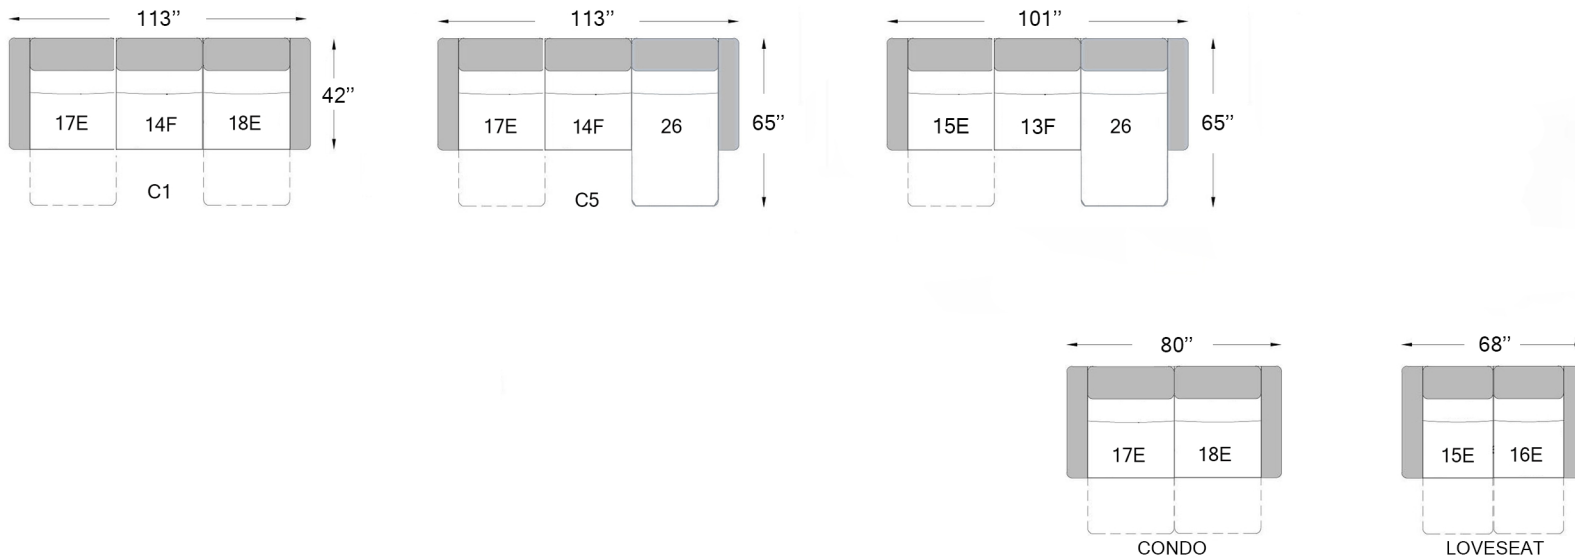

# 3084

Seat depth: 21"  
 Seat height: 19"  
 Arm height: 25"

E ELECTRIC  
 F FIX

### Configurations

Our furniture is made by hand, the dimensions may vary slightly.