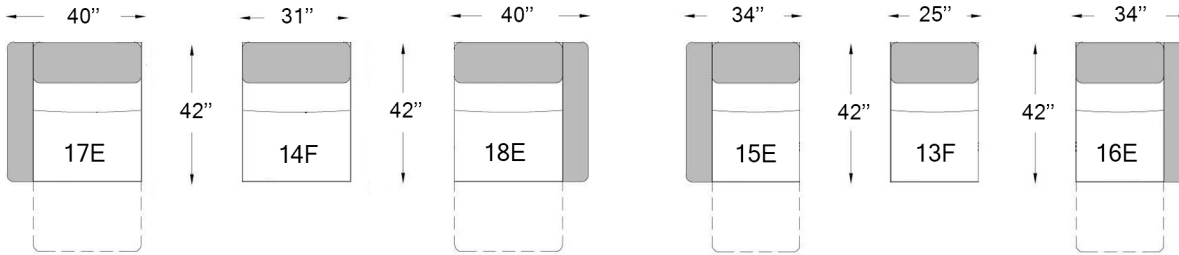

3082

Seat depth: 20 1/2"
 Seat height: 17"
 Arm height: 24"

E ELECTRIC
 F FIX

Configurations

Our furniture is made by hand, the dimensions may vary slightly.