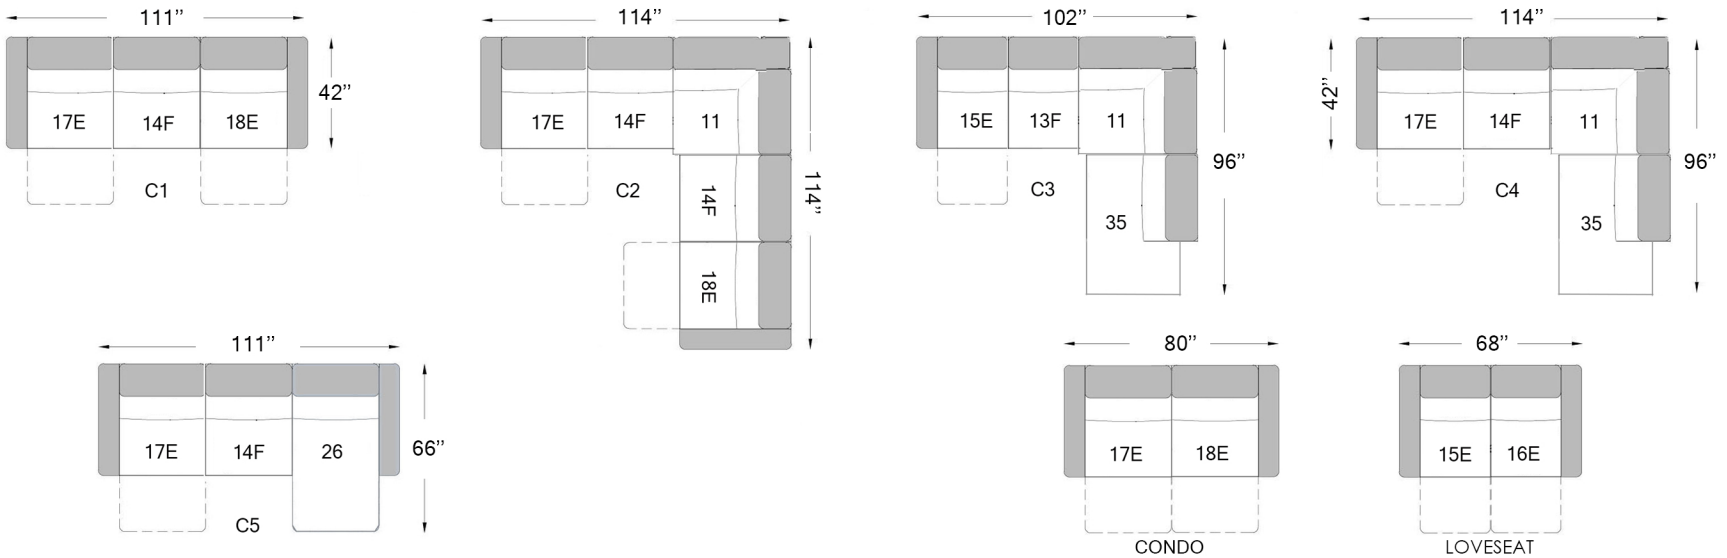

3082

Seat depth: 20 1/2"
 Seat height: 17"
 Arm height: 24"

E ELECTRIC
 F FIX

Configurations

Our furniture is made by hand, the dimensions may vary slightly.