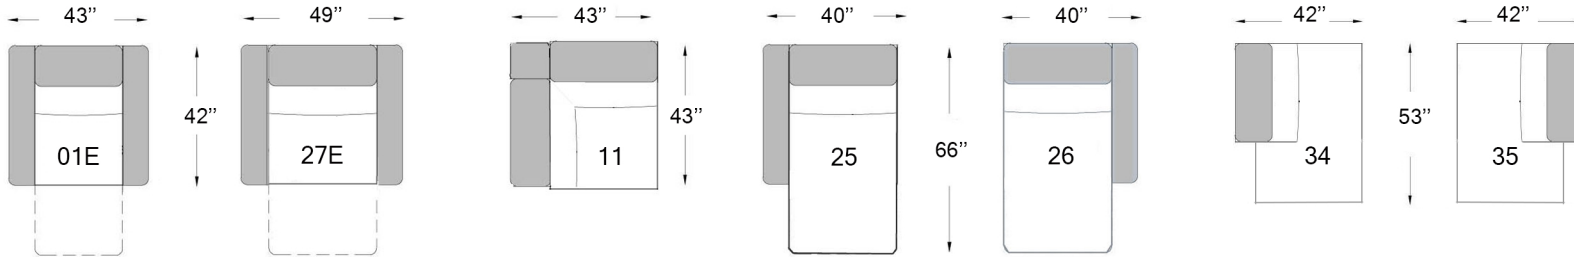

3082

Seat depth: 20 1/2"
 Seat height: 17"
 Arm height: 24"

E ELECTRIC
 F FIX

Configurations

Our furniture is made by hand, the dimensions may vary slightly.