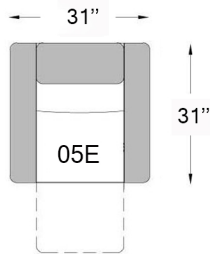

3080

Seat depth: 20"
Seat height: 19"
Arm height: 24"

E ELECTRIC

Swivel and rocking electric motion chair

Touch button with USB port
Standard adjustable lombar support