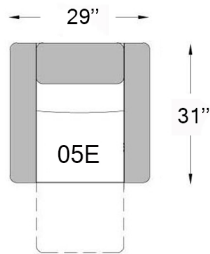

# 3080.1

Seat depth: 20"  
Seat height: 18"  
Arm height: 23"

**E** ELECTRIC