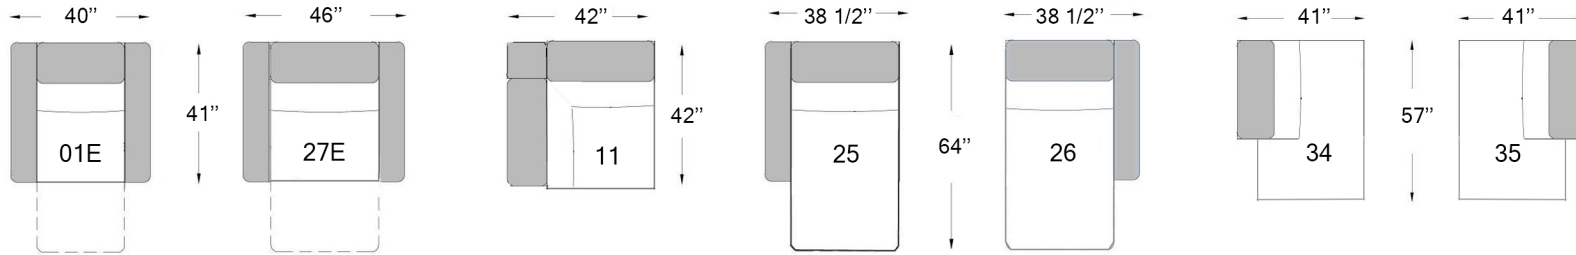

3076

Seat depth: 21"
 Seat height: 17 1/2"
 Arm height: 23 1/2"

E ELECTRIC
 F FIX

Configurations

Our furniture is made by hand, the dimensions may vary slightly.