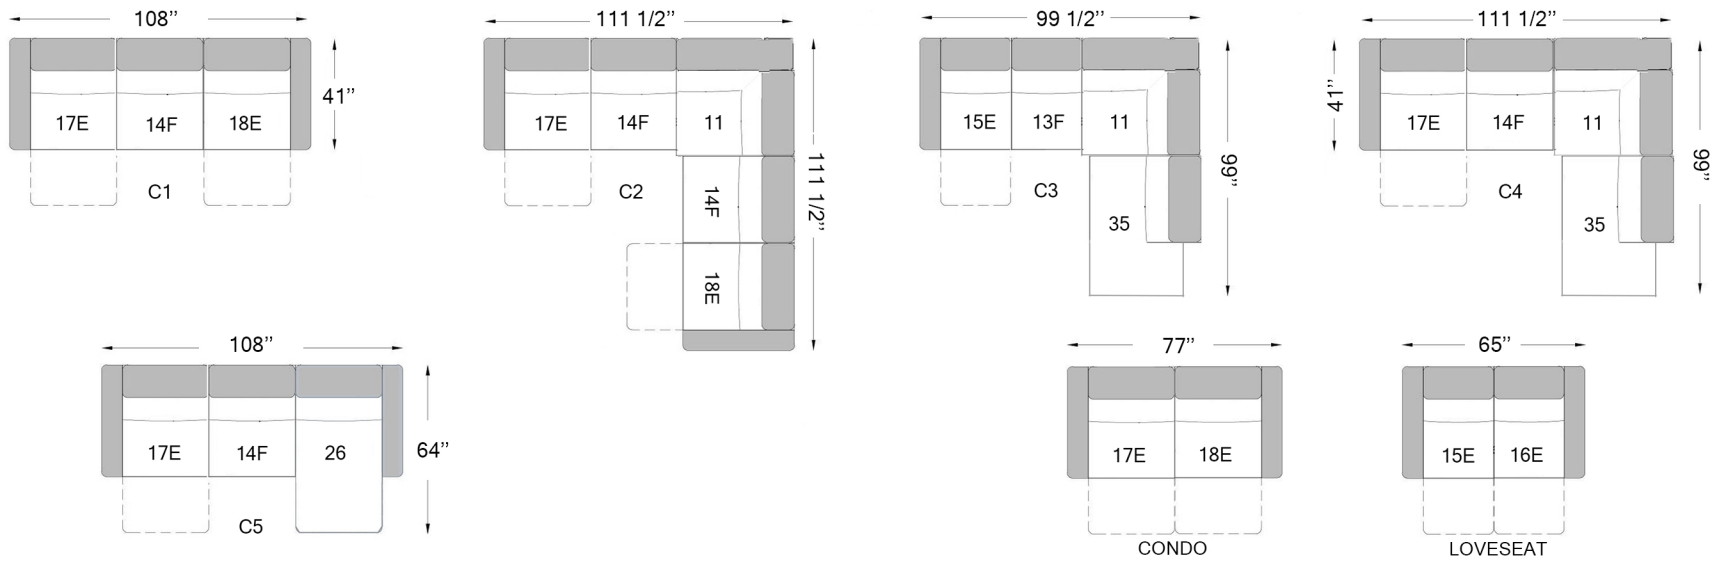

3076

Seat depth: 21"
 Seat height: 17 1/2"
 Arm height: 23 1/2"

E ELECTRIC
 F FIX

Configurations

Our furniture is made by hand, the dimensions may vary slightly.