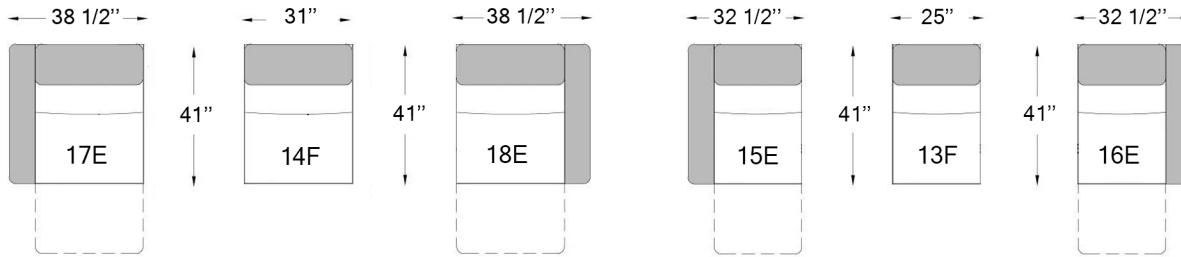

3076

Seat depth: 21"
 Seat height: 17 1/2"
 Arm height: 23 1/2"

E ELECTRIC
 F FIX

Configurations

Our furniture is made by hand, the dimensions may vary slightly.