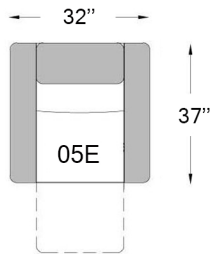

3072

Seat depth: 22 1/2"  
Seat height: 19"  
Arm height: 23"

E ELECTRIC

Swivel and rocking electric motion chair

Touch button with USB port