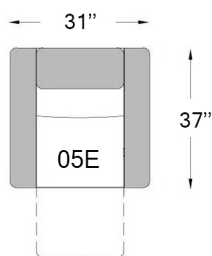

3072.1

Seat depth: 21 1/2"
Seat height: 18"
Arm height: 22"

E ELECTRIC

Swivel and rocking electric motion chair

Touch button with USB port