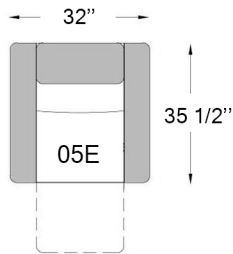

3070

Seat depth: 21 1/2"
Seat height: 19"
Arm height: 23"

E ELECTRIC

Swivel and rocking electric motion chair

Touch button with USB port