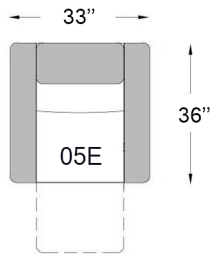

3068

Seat depth: 20"
Seat height: 19"
Arm height: 25"

E ELECTRIC

Swivel and rocking electric motion chair

Touch button with USB port