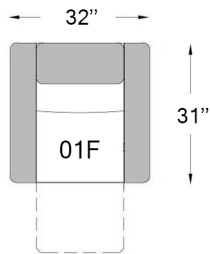

3062

Seat depth: 21 1/2"
Seat height: 17"
Arm height: 24"

F FIX

occasional chair