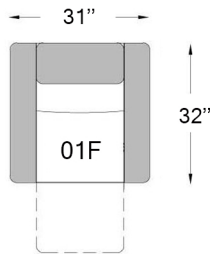

3060

Seat depth: 20 1/2"
Seat height: 17 1/2"
Arm height: 24"

F FIX

occasional chair