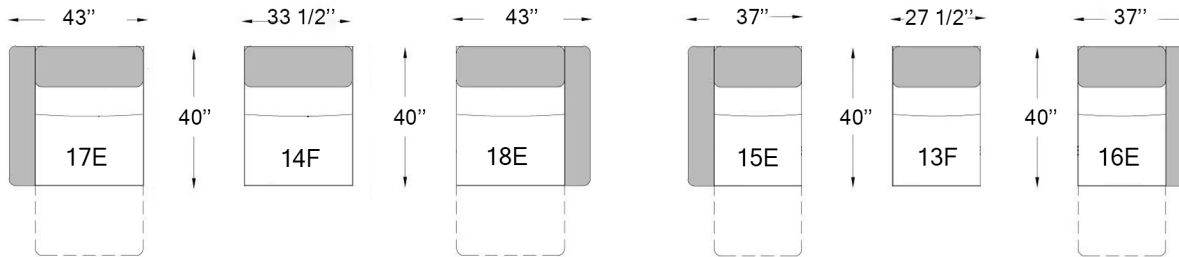

Seat depth: 21 1/2"
Seat height: 19"
Arm height: 25 1/2"

E ELECTRIC
F FIX

Configurations