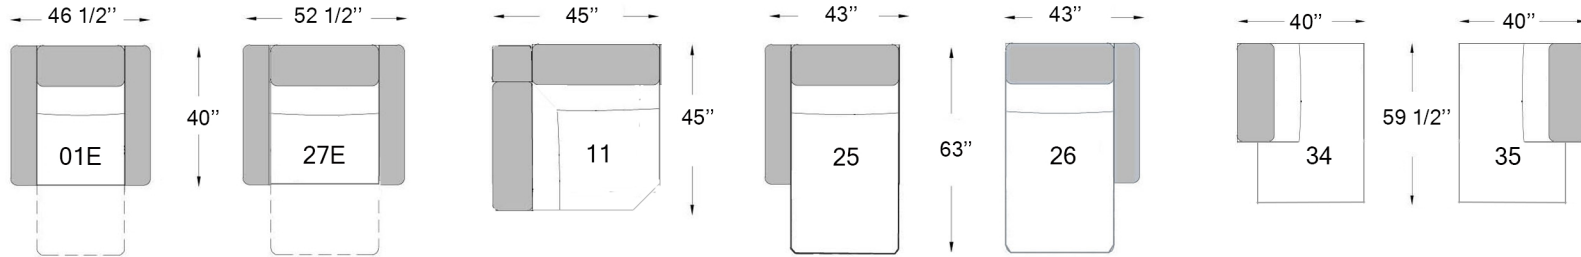

Seat depth: 21 1/2"
Seat height: 19"
Arm height: 25 1/2"

E ELECTRIC
F FIX

Configurations