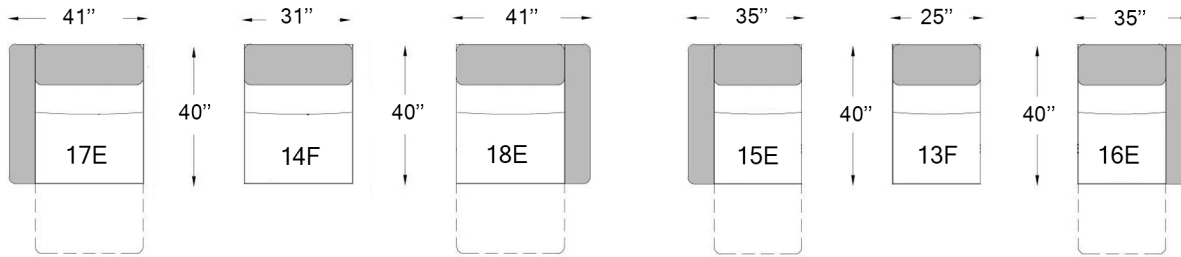

3046

Seat depth: 21 1/2"
 Seat height: 17 1/2"
 Arm height: 23"

E ELECTRIC
 F FIX

Configurations

Our furniture is made by hand, the dimensions may vary slightly.