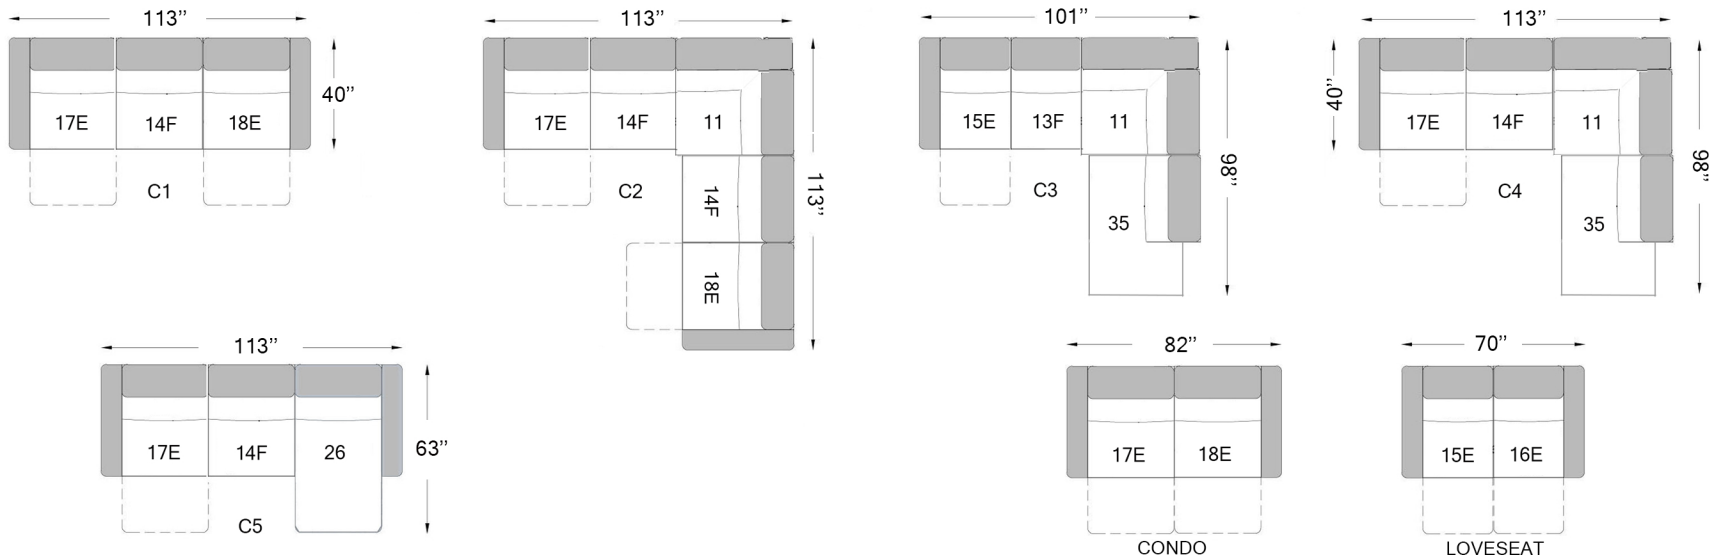

3046

Seat depth: 21 1/2"
 Seat height: 17 1/2"
 Arm height: 23"

E ELECTRIC
 F FIX

Configurations

Our furniture is made by hand, the dimensions may vary slightly.