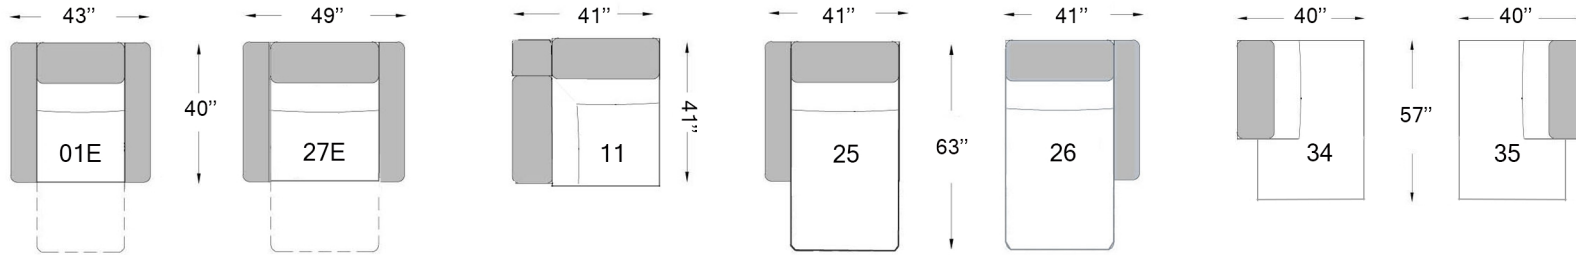

3046

Seat depth: 21 1/2"
 Seat height: 17 1/2"
 Arm height: 23"

E ELECTRIC
 F FIX

Configurations

Our furniture is made by hand, the dimensions may vary slightly.