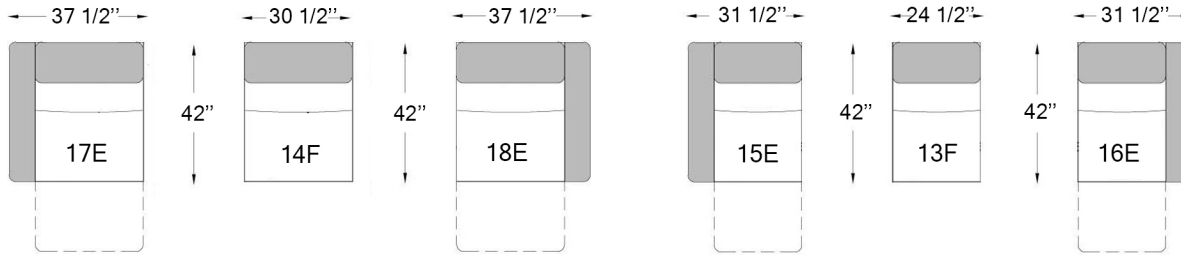

3042

Seat depth: 22"
Seat height: 17 1/2"
Arm height: 23 1/2"

E ELECTRIC
F FIX

Configurations