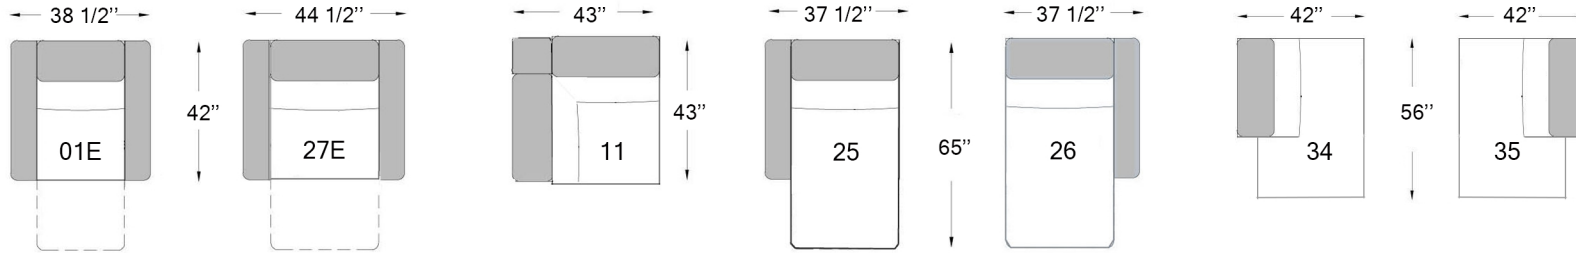

3042

Seat depth: 22"
Seat height: 17 1/2"
Arm height: 23 1/2"

E ELECTRIC
F FIX

Configurations