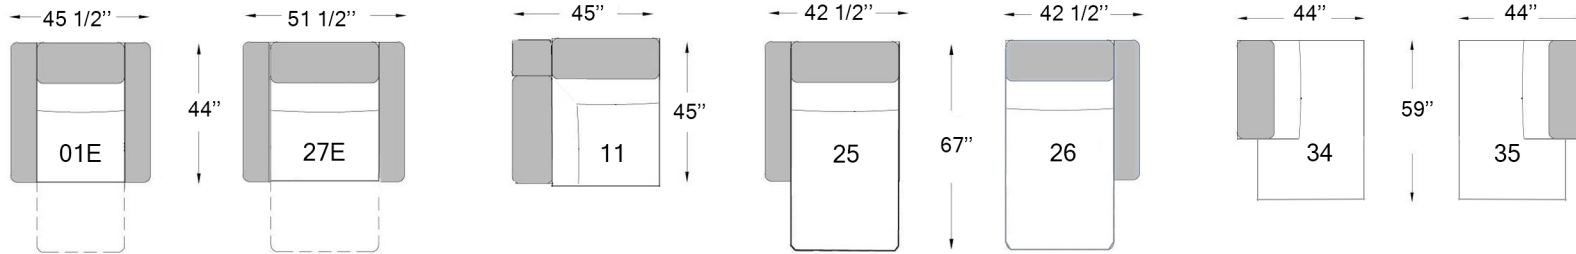

3032

Seat depth: 21"
 Seat height: 17 1/2"
 Arm height: 24" (26" back)

E ELECTRIC
 F FIX

Configurations

Our furniture is made by hand, the dimensions may vary slightly.