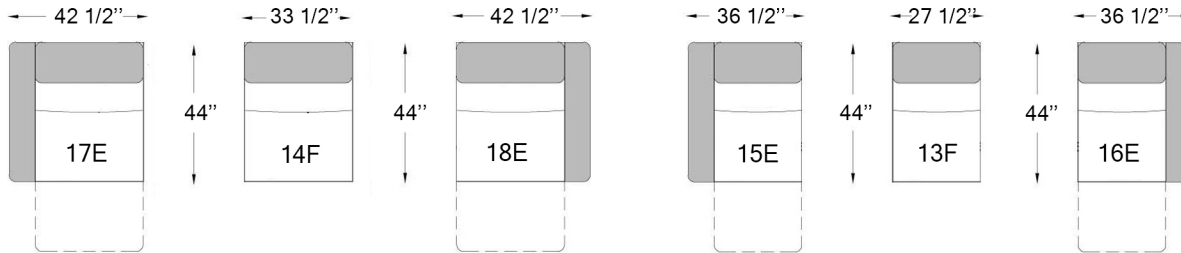

3032

Seat depth: 21"
 Seat height: 17 1/2"
 Arm height: 24" (26" back)

E ELECTRIC
 F FIX

Configurations

Our furniture is made by hand, the dimensions may vary slightly.