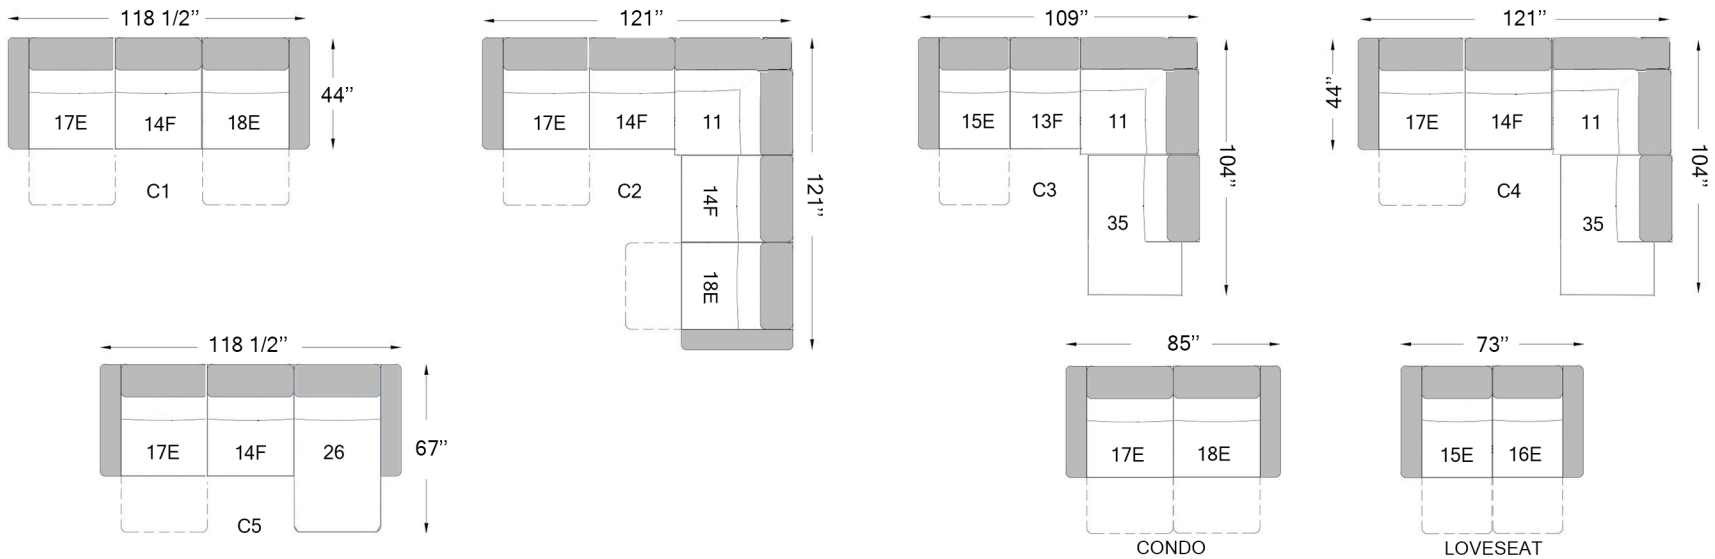

3032

Seat depth: 21"
 Seat height: 17 1/2"
 Arm height: 24" (26" back)

E ELECTRIC
 F FIX

Configurations

Our furniture is made by hand, the dimensions may vary slightly.