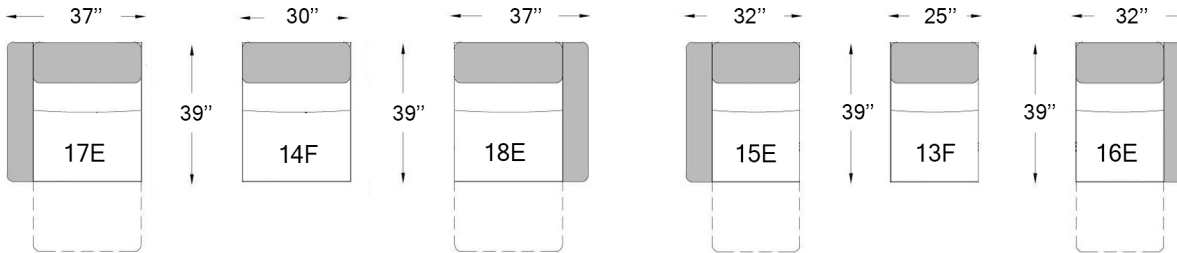

3024

Seat depth: 20 1/2"
 Seat height: 18"
 Arm height: 23 1/2"

E ELECTRIC
 M MANUAL
 F FIX

Configurations

Our furniture is made by hand, the dimensions may vary slightly.