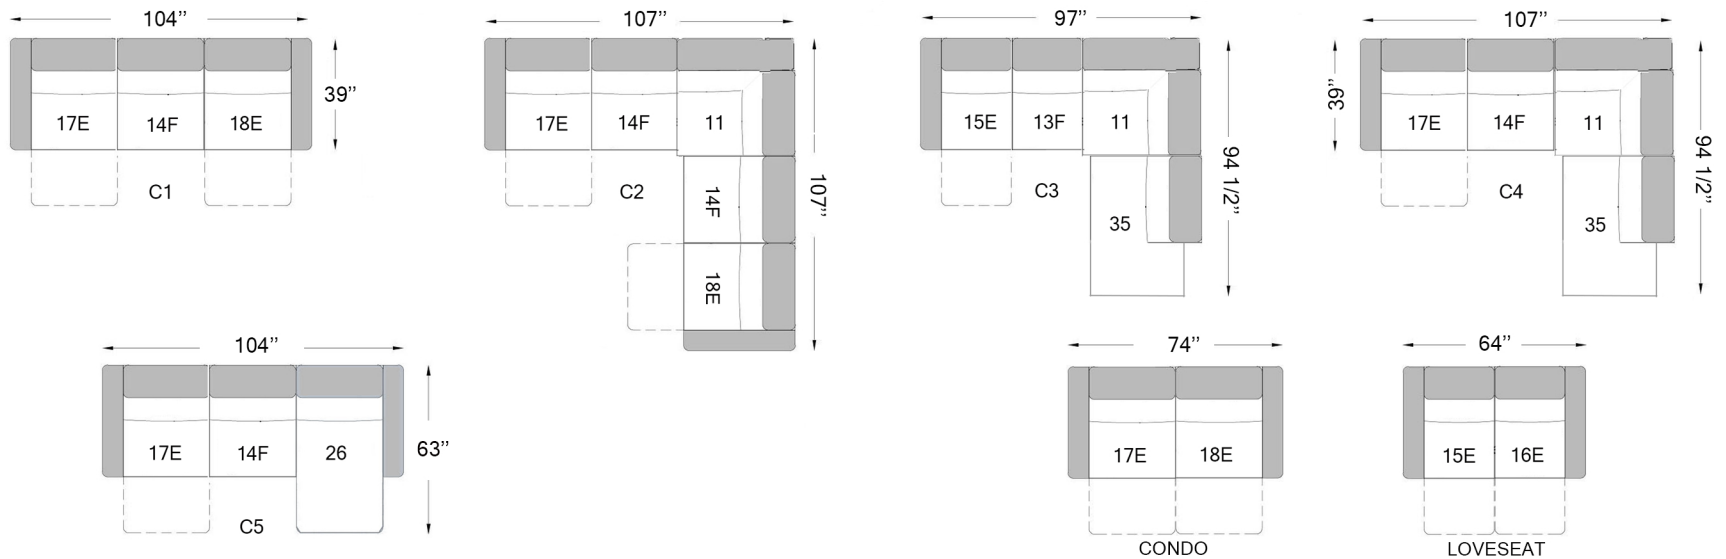

3024

Seat depth: 20 1/2"
 Seat height: 18"
 Arm height: 23 1/2"

E ELECTRIC
 M MANUAL
 F FIX

Configurations

Our furniture is made by hand, the dimensions may vary slightly.