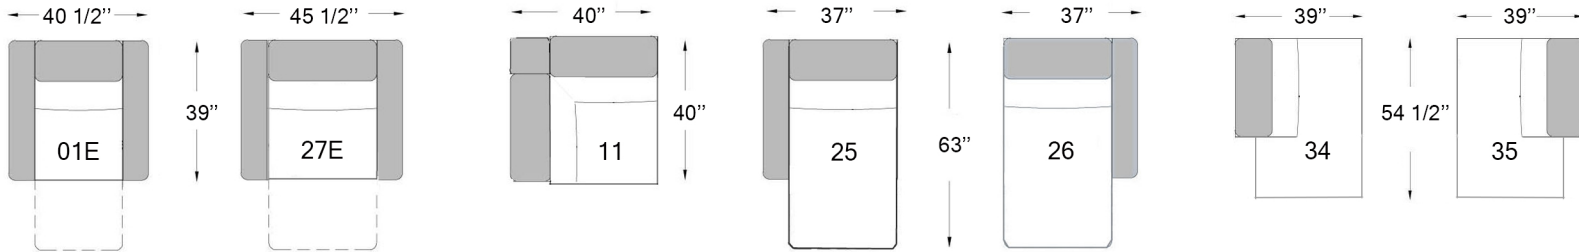

3024

Seat depth: 20 1/2"
 Seat height: 18"
 Arm height: 23 1/2"

E ELECTRIC
 M MANUAL
 F FIX

Configurations

Our furniture is made by hand, the dimensions may vary slightly.